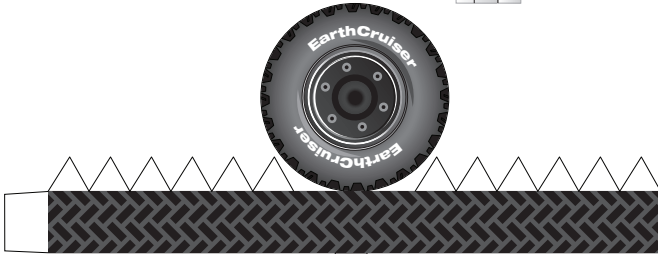

Introducing the EarthCruiser, a unique 4x4 camper that not only provides safe and reliable travel on and off the beaten track but also long term luxurious accommodation when you arrive.

The EarthCruiser is the ultimate all terrain expedition vehicle for extended and comfortable travel to places that most people only read about in adventure magazines.

For more information, please visit earthcruiser.com.au

Optional
Awning

Rear spare tires

INSTRUCTIONS

- Print onto heavy card-stock 8x10 paper
- Cut using scissors or hobby knife and straight-edge
- Score the folds on the dotted lines
- Pre-fold all tabs & pre "bend" the rounded areas
- Working back-to-front, use white glue: spread thinly, then pinch and hold until it sticks.