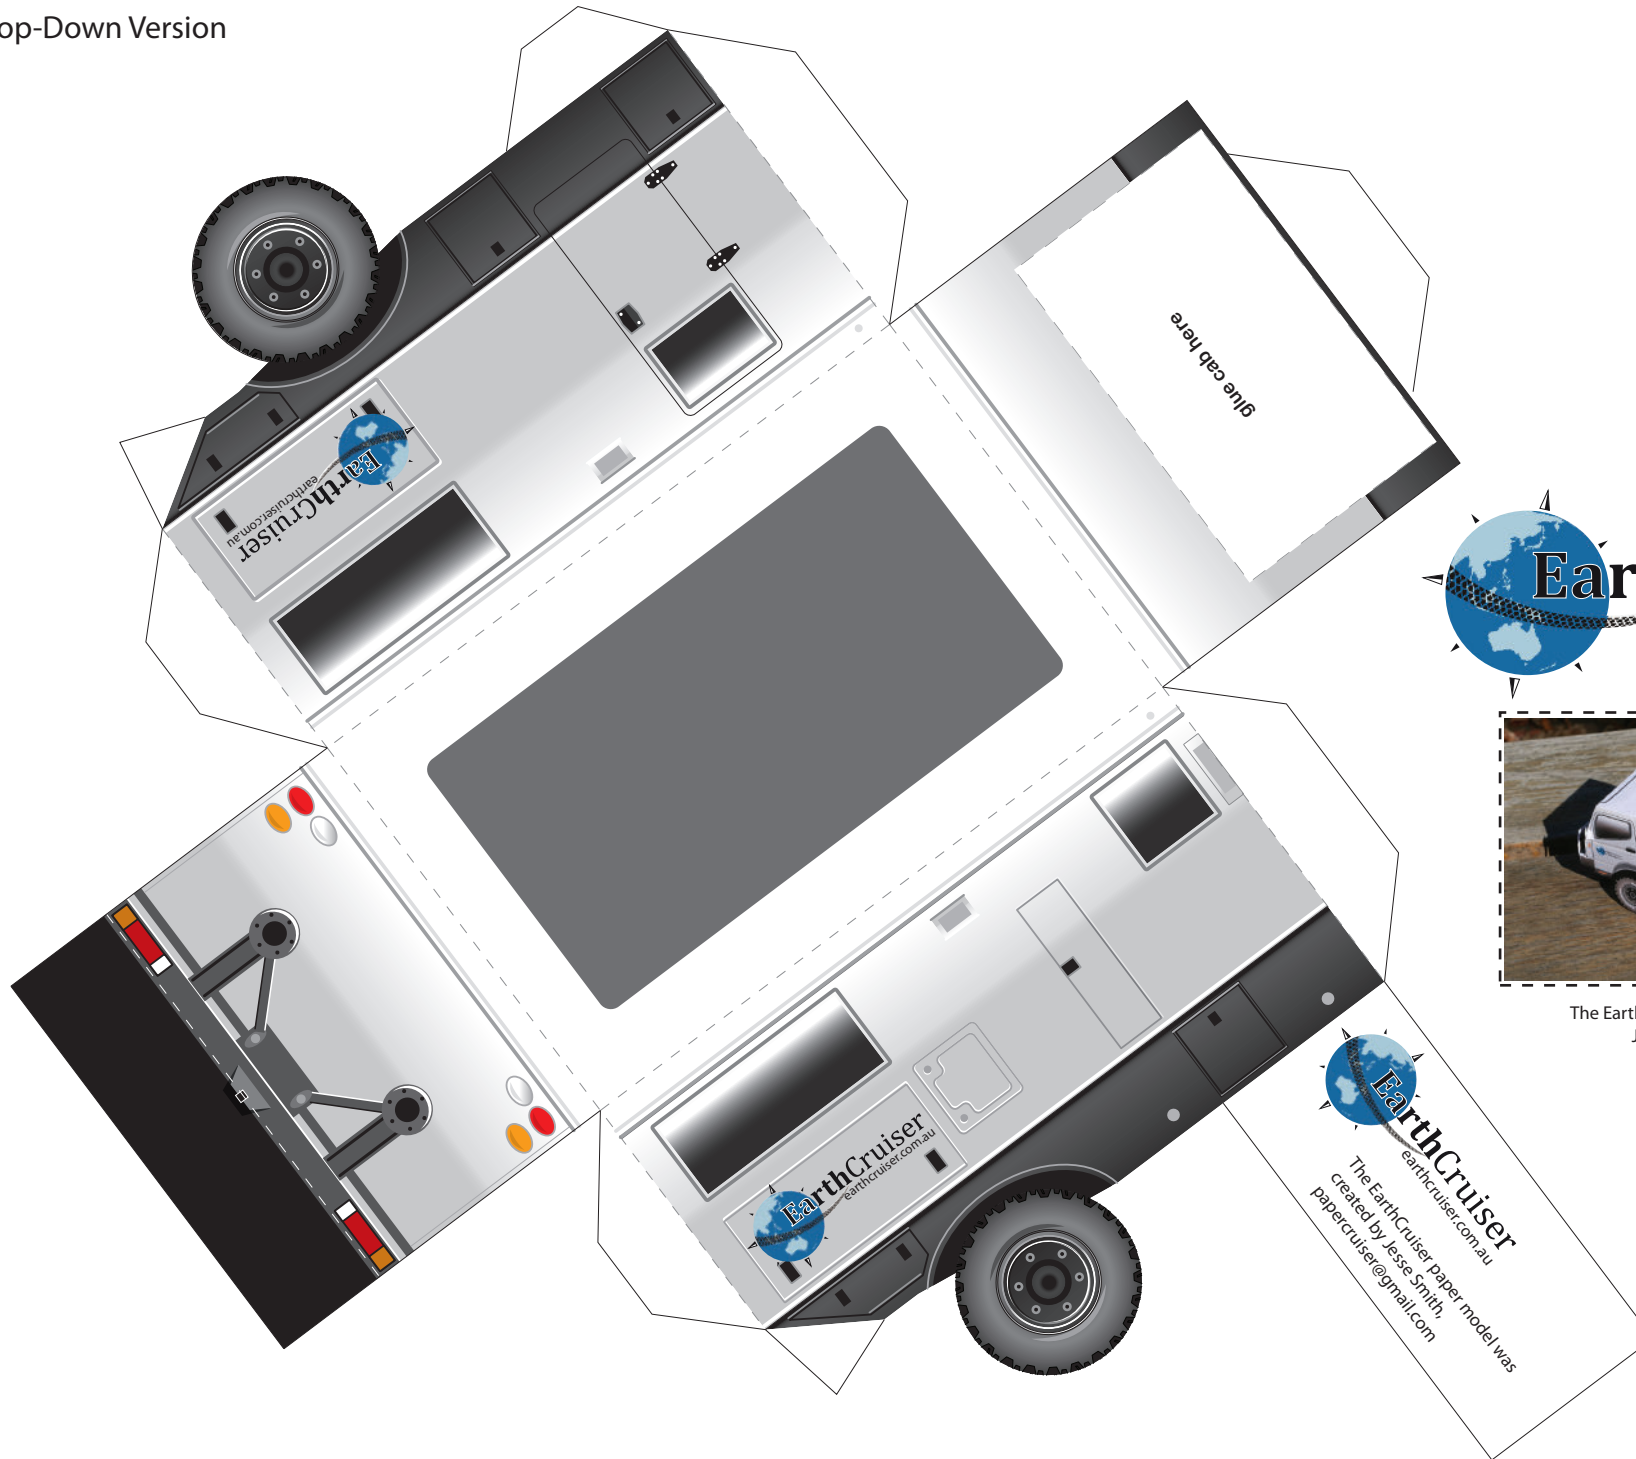

Top-Down Version

The EarthCruiser paper model was created by
Jesse Smith, papercruiser@gmail.com

EarthCruiser
earthcruiser.com.au
The EarthCruiser paper model was
created by Jesse Smith.
papercruiser@gmail.com