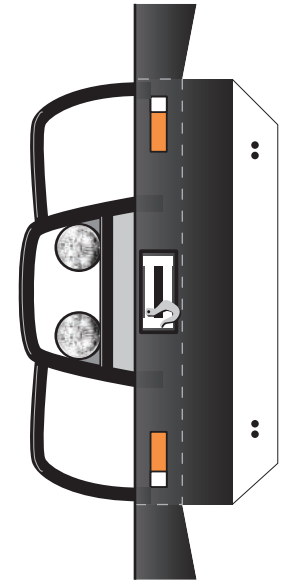

Introducing the EarthCruiser, a unique 4x4 camper that not only provides safe and reliable travel on and off the beaten track but also long term luxurious accommodation when you arrive.

The EarthCruiser is the ultimate all terrain expedition vehicle for extended and comfortable travel to places that most people only read about in adventure magazines.

For more information, please visit earthcruiser.com.au

Optional
Awning

Rear spare tires

INSTRUCTIONS

- Print onto heavy card-stock 8x10 paper
- Cut using scissors or hobby knife and straight-edge
- Score the folds on the dotted lines
- Pre-fold all tabs & pre "bend" the rounded areas
- Working back-to-front, use white glue: spread thinly, then pinch and hold until it sticks.