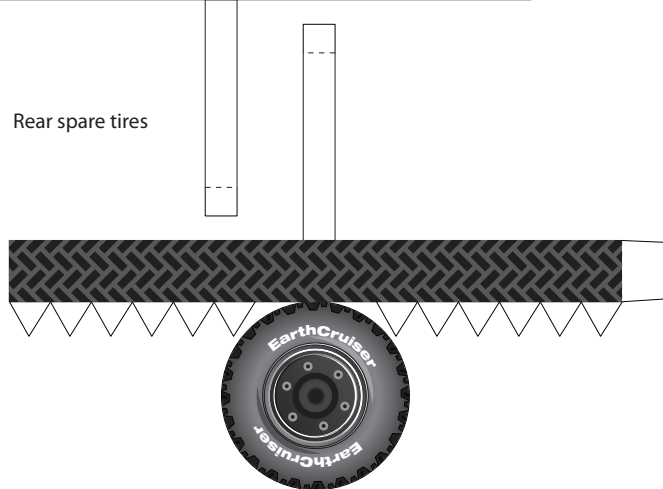

Introducing the EarthCruiser, a unique 4x4 camper that not only provides safe and reliable travel on and off the beaten track but also long term luxurious accommodation when you arrive.

The EarthCruiser is the ultimate all terrain expedition vehicle for extended and comfortable travel to places that most people only read about in adventure magazines.

For more information, please visit earthcruiser.com.au

Optional
Awning

Rear spare tires

INSTRUCTIONS

- Print onto heavy card-stock 8x10 paper
- Cut using scissors or hobby knife and straight-edge
- Score the folds on the dotted lines
- Pre-fold all tabs & pre "bend" the rounded areas
- Working back-to-front, use white glue: spread thinly, then pinch and hold until it sticks.