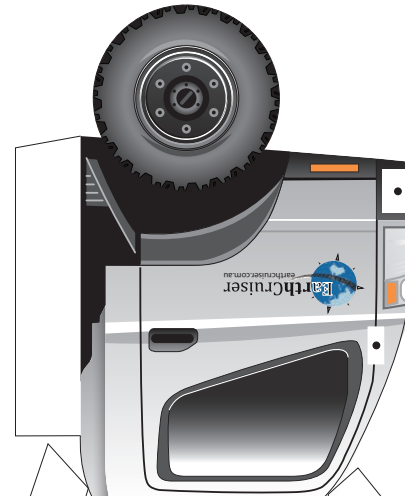

Introducing the EarthCruiser, a unique 4x4 camper that not only provides safe and reliable travel on and off the beaten track but also long term luxurious accommodation when you arrive.

The EarthCruiser is the ultimate all terrain expedition vehicle for extended and comfortable travel to places that most people only read about in adventure magazines.

For more information, please visit earthcruiser.com.au

Optional
Awning

Rear spare tires

INSTRUCTIONS

- Print onto heavy card-stock 8x10 paper
- Cut using scissors or hobby knife and straight-edge
- Score the folds on the dotted lines
- Pre-fold all tabs & pre "bend" the rounded areas
- Working back-to-front, use white glue: spread thinly, then pinch and hold until it sticks.